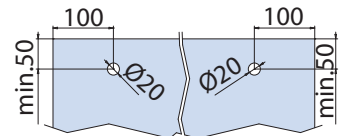

LAVORAZIONE VETRO GLASS PREPARATION GLASBEARBEITUNG

xla336b / xla337b