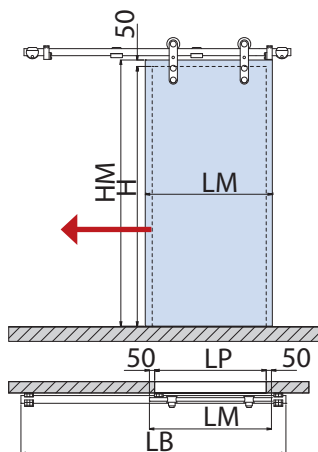

$$LM = LP + 100$$

VL-3000 SET 2 FIX

€▶A.399

- Set per 2 ante scorrevoli, fissaggio a parete
- Sliding doors set, wall installation
- Schiebetürset 2-flügelig, Wandmontage

$$LM = (LP + 100) / 2$$

LAVORAZIONE VETRO GLASS PREPARATION GLASBEARBEITUNG