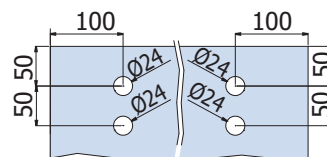

$$LM = LP + 100$$

VL-3000 SET 2 FIX

€▶A.399

- Set per 2 ante scorrevoli, fissaggio a parete
- Sliding doors set, wall installation
- Schiebetürset 2-flügelig, Wandmontage

$$LM = (LP + 100) / 2$$

LAVORAZIONE VETRO GLASS PREPARATION GLASBEARBEITUNG