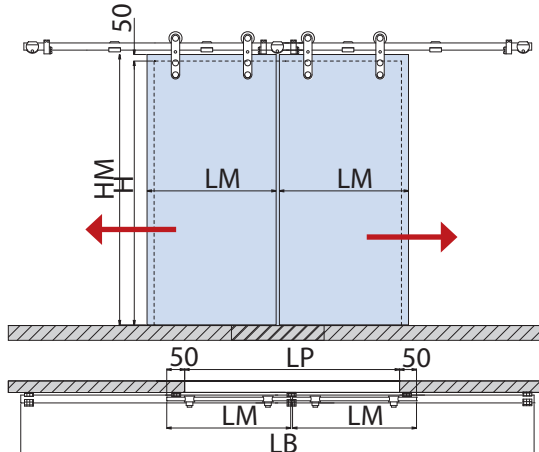

SLIDING TECH

VL-3000

- Versione curva
- With curved track
- Mit gebogener Laufschiene

€▶A.405

TECHNICAL

VL-3000 SET 1 FIX

€▶A.398

- Set per 1 anta scorrevole, fissaggio a parete
- Sliding door set, wall installation
- Schiebetürset 1-flügelig, Wandmontage

$$LM = LP + 100$$

VL-3000 SET 2 FIX

€▶A.399

- Set per 2 ante scorrevoli, fissaggio a parete
- Sliding doors set, wall installation
- Schiebetürset 2-flügelig, Wandmontage

$$LM = (LP + 100) / 2$$

LAVORAZIONE VETRO GLASS PREPARATION GLASBEARBEITUNG