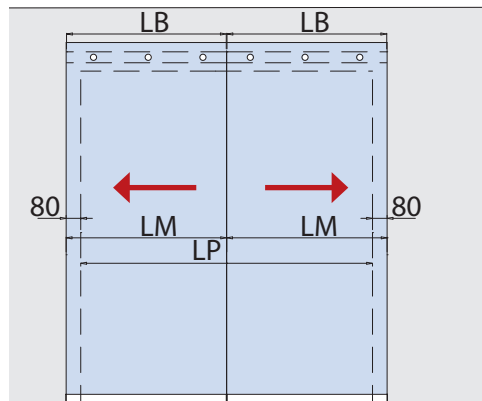

MOOVI SOFT-CLOSE

V-8250

$$HM = H + (130 - 37)$$

V-8250 SET 1

€▶A.323

- Set per 1 anta scorrevole, fissaggio a parete
- Sliding door set, wall installation
- Schiebetürset 1-flügelig, Wandmontage

$$LM = LP + (80 + 50)$$

$$LB = LM - 4$$

V-8250 SET 2

€▶A.324

- Set per 2 ante scorrevoli, fissaggio a parete
- Sliding doors set, wall installation
- Schiebetürset 2-flügelig, Wandmontage

$$LM = LP + (80 + 80) / 2$$

$$LB = LM - 4$$