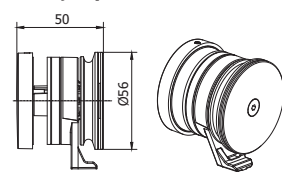

€▶ A.367

Anti-jump

Activator Soft-close