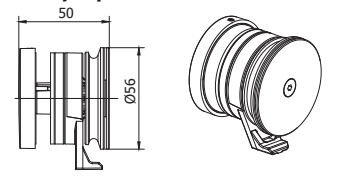

V-6650 / V-6750 / V-6520 / V-6720 MINIMAL SOFT-CLOSE

COMPONENTI / COMPONENTS / EINZELTEILE

V-6550

1. Binario Minimal Quadro
   - Track profile Minimal Quadro
   - Laufschiene Minimal Quadro
2. AN - IXE - CR

€▶A.355

xme547b

V-6750

1. Binario Minimal Tondo
   - Track profile Minimal Tondo
   - Laufschiene Minimal Tondo
2. AN - IXE - CR

€▶A.366

xme547d

V-6552

- Set carrelli, stopper Soft-close e tappi per 1 anta scorrevole (per V-6550)
- Set trolley hangers, Soft-close stoppers and endcaps for 1 panel (for V-6550)
- Set Laufrollen, Soft-close Stopper und Endkappen für 1 Flügel (für V-6550)

Anti-jump

€▶A.356

xme547b

Activator Soft-close

V-6552-T

- Set carrelli, stopper Soft-close e tappi per 1 anta scorrevole (per V-6550-T)
- Set trolley hangers, Soft-close stoppers and endcaps for 1 panel (for V-6550-T)
- Set Laufrollen, Soft-close Stopper und Endkappen für 1 Flügel (für V-6550-T)

Anti-jump

€▶A.357

xme547b

Activator Soft-close