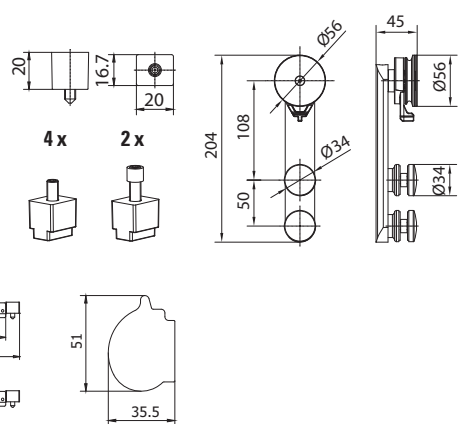

€▶ A.372

Anti-jump

Activator Soft-close

xme547i