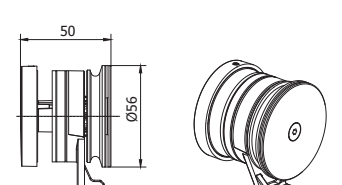

Activator Soft-close