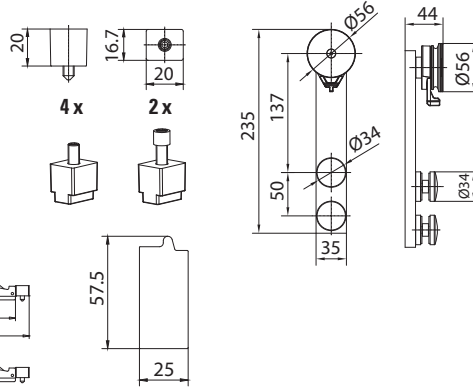

€▶ A.362

Anti-jump

Activator Soft-close

xme547f