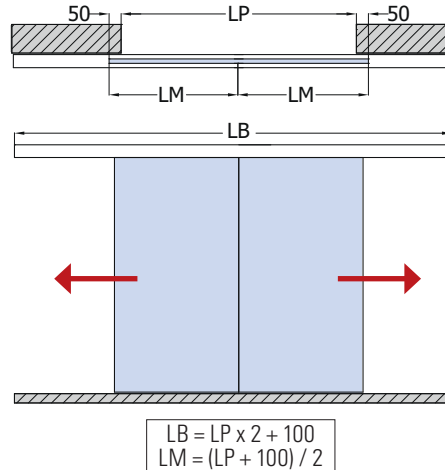

$$LB = LP \times 2 + 100$$

$$LM = (LP + 100) / 2$$