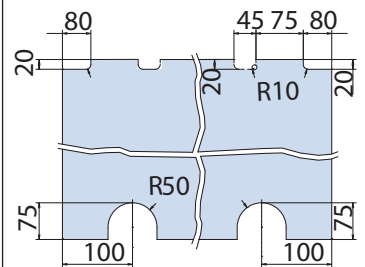

LAVORAZIONE VETRO GLASS PREPARATION GLASBEARBEITUNG